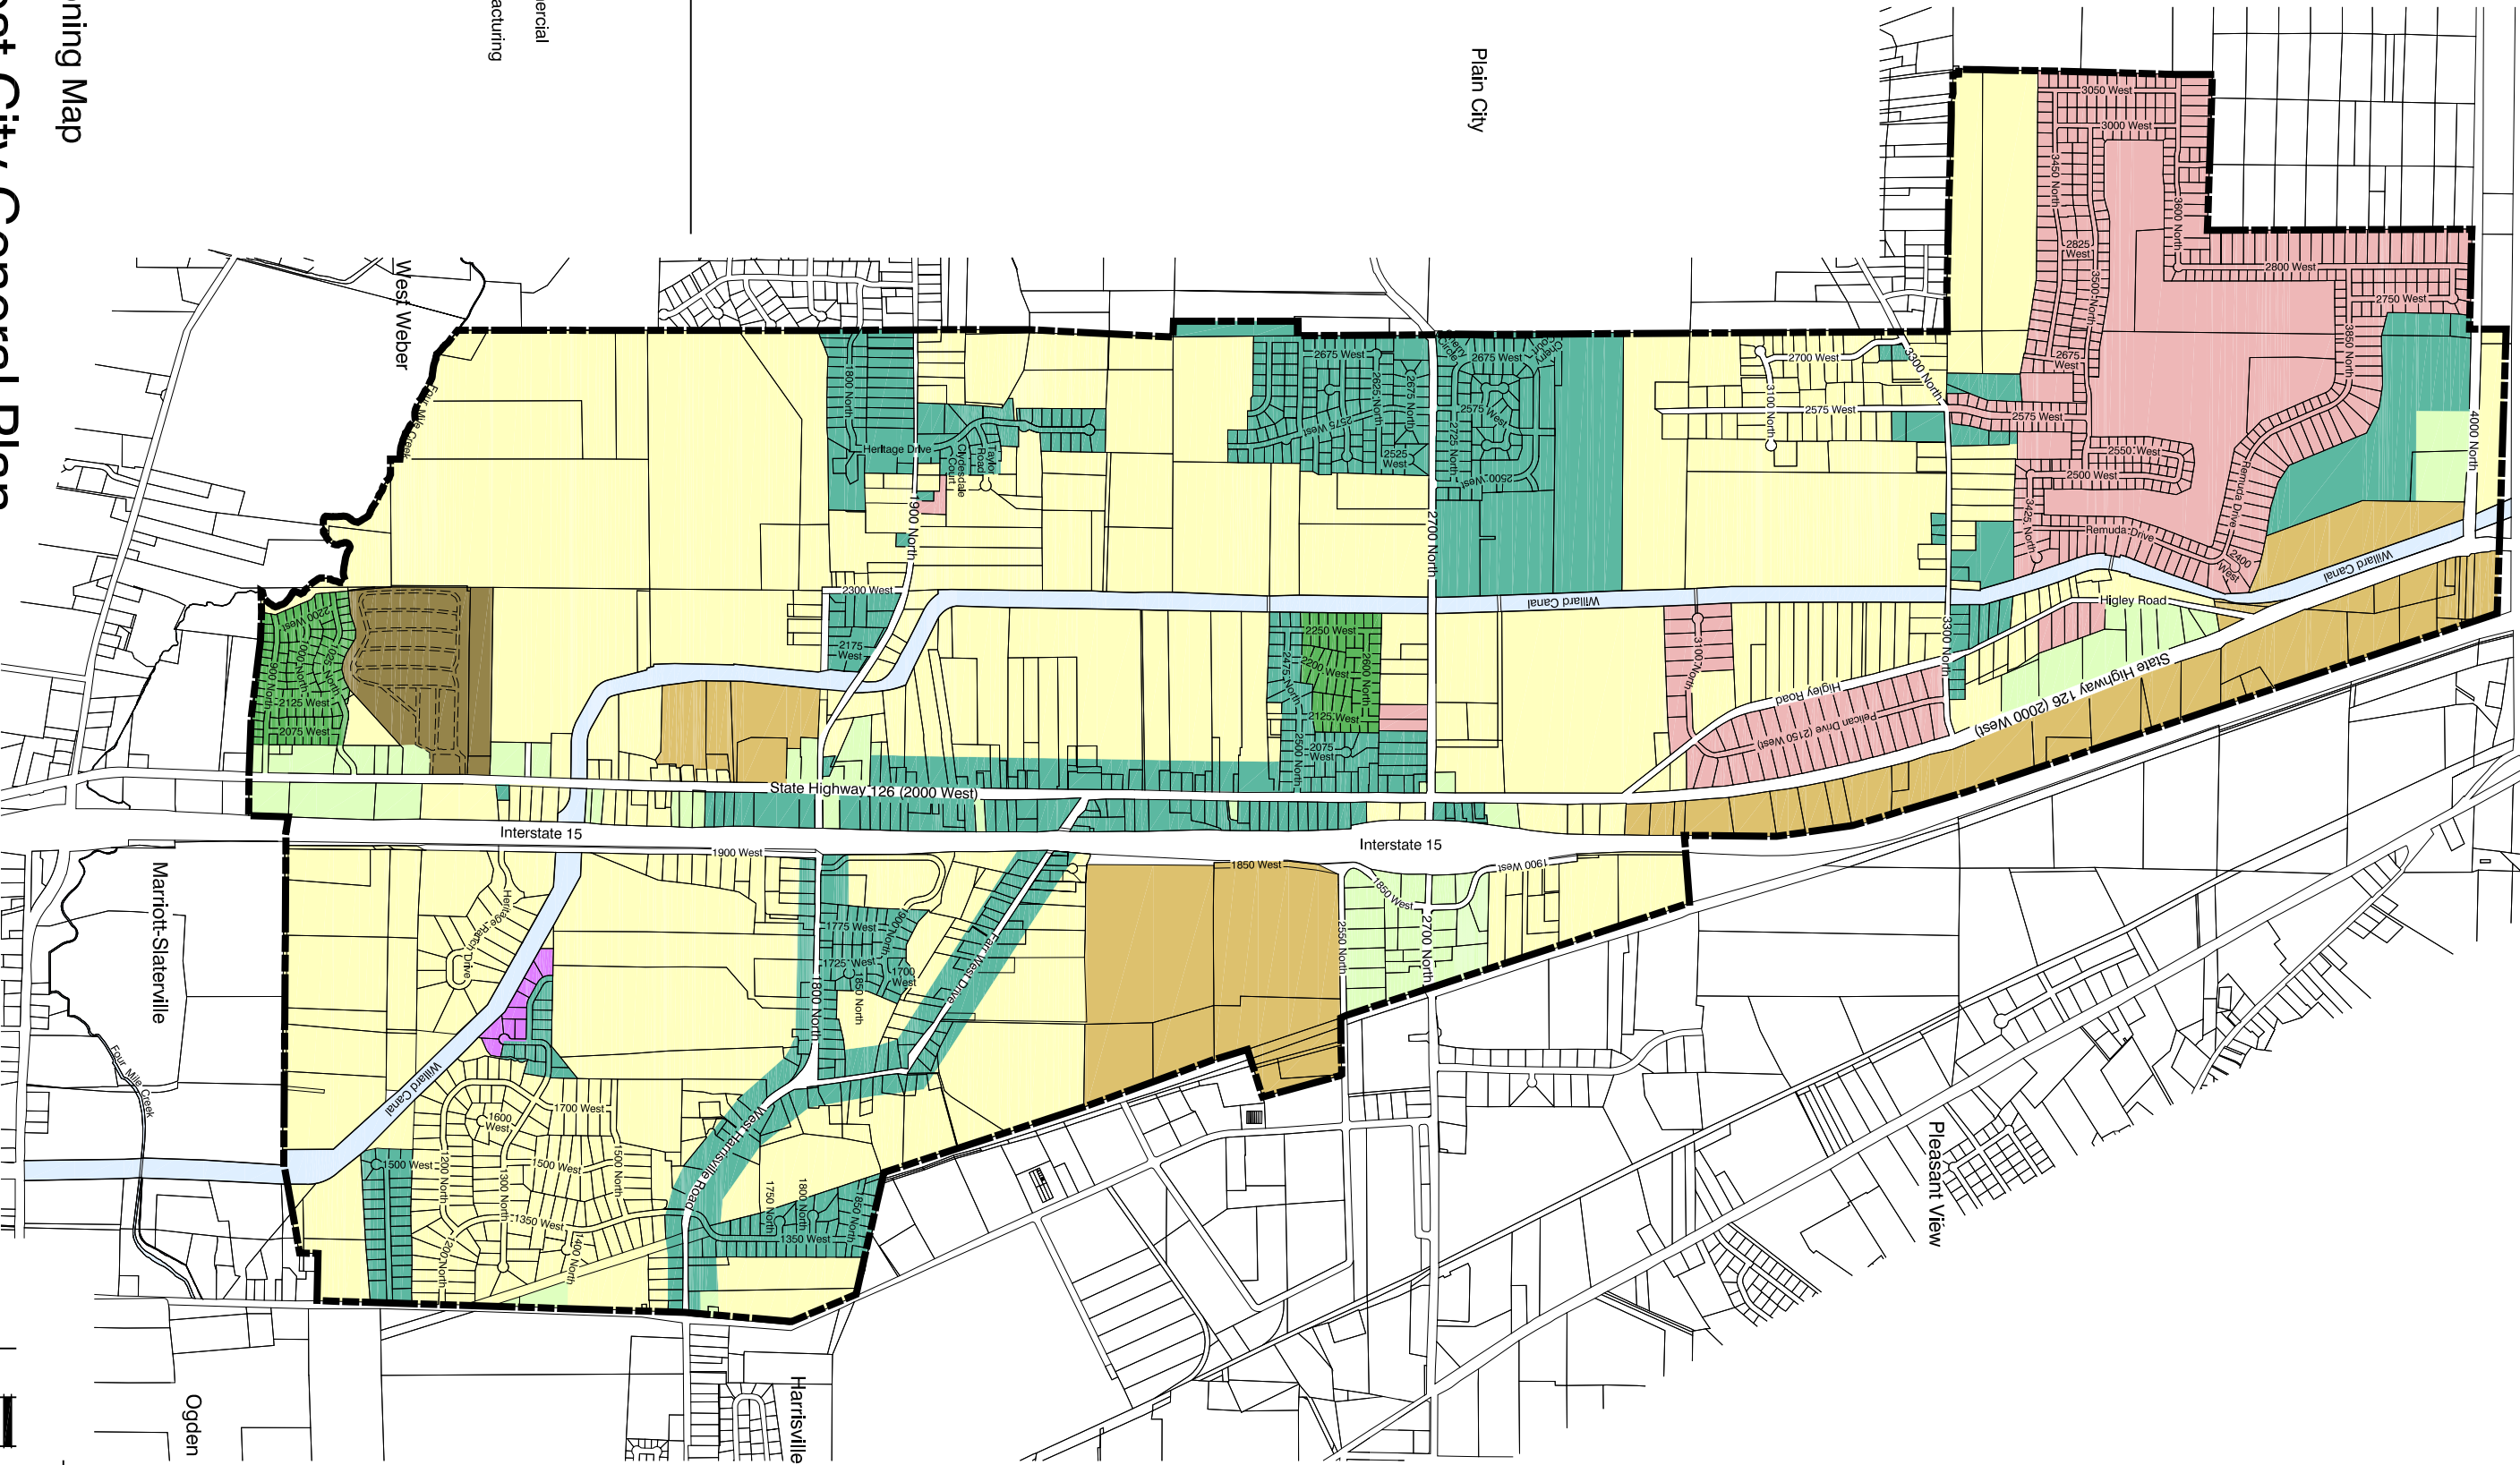

Box Elder County
South Willard

Zoning Legend

- A-1
- C-2-Commercial
- M-1-Manufacturing
- R-1-10
- R-1-15
- R-1-22
- T-1
- A-1-R

June 2009

Map 2.3 - Zoning Map

Farr West City General Plan

Farr West City Utah